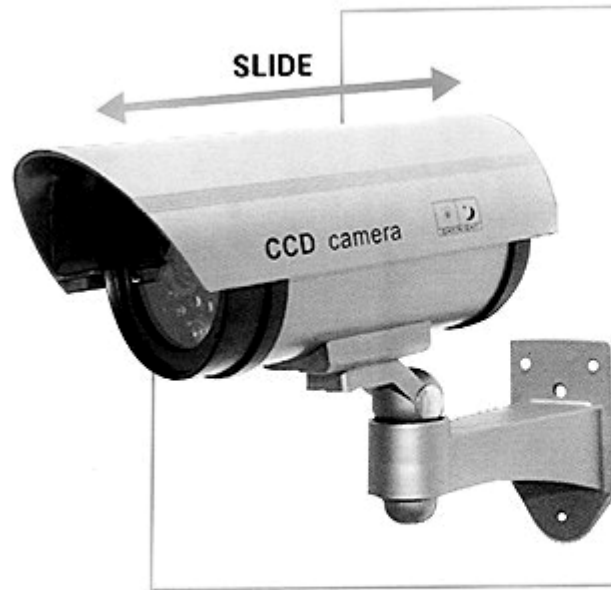

## CAM-DS-02 Dome dummy security camera

**AAx2 Batteries**

**LED LIGHT**